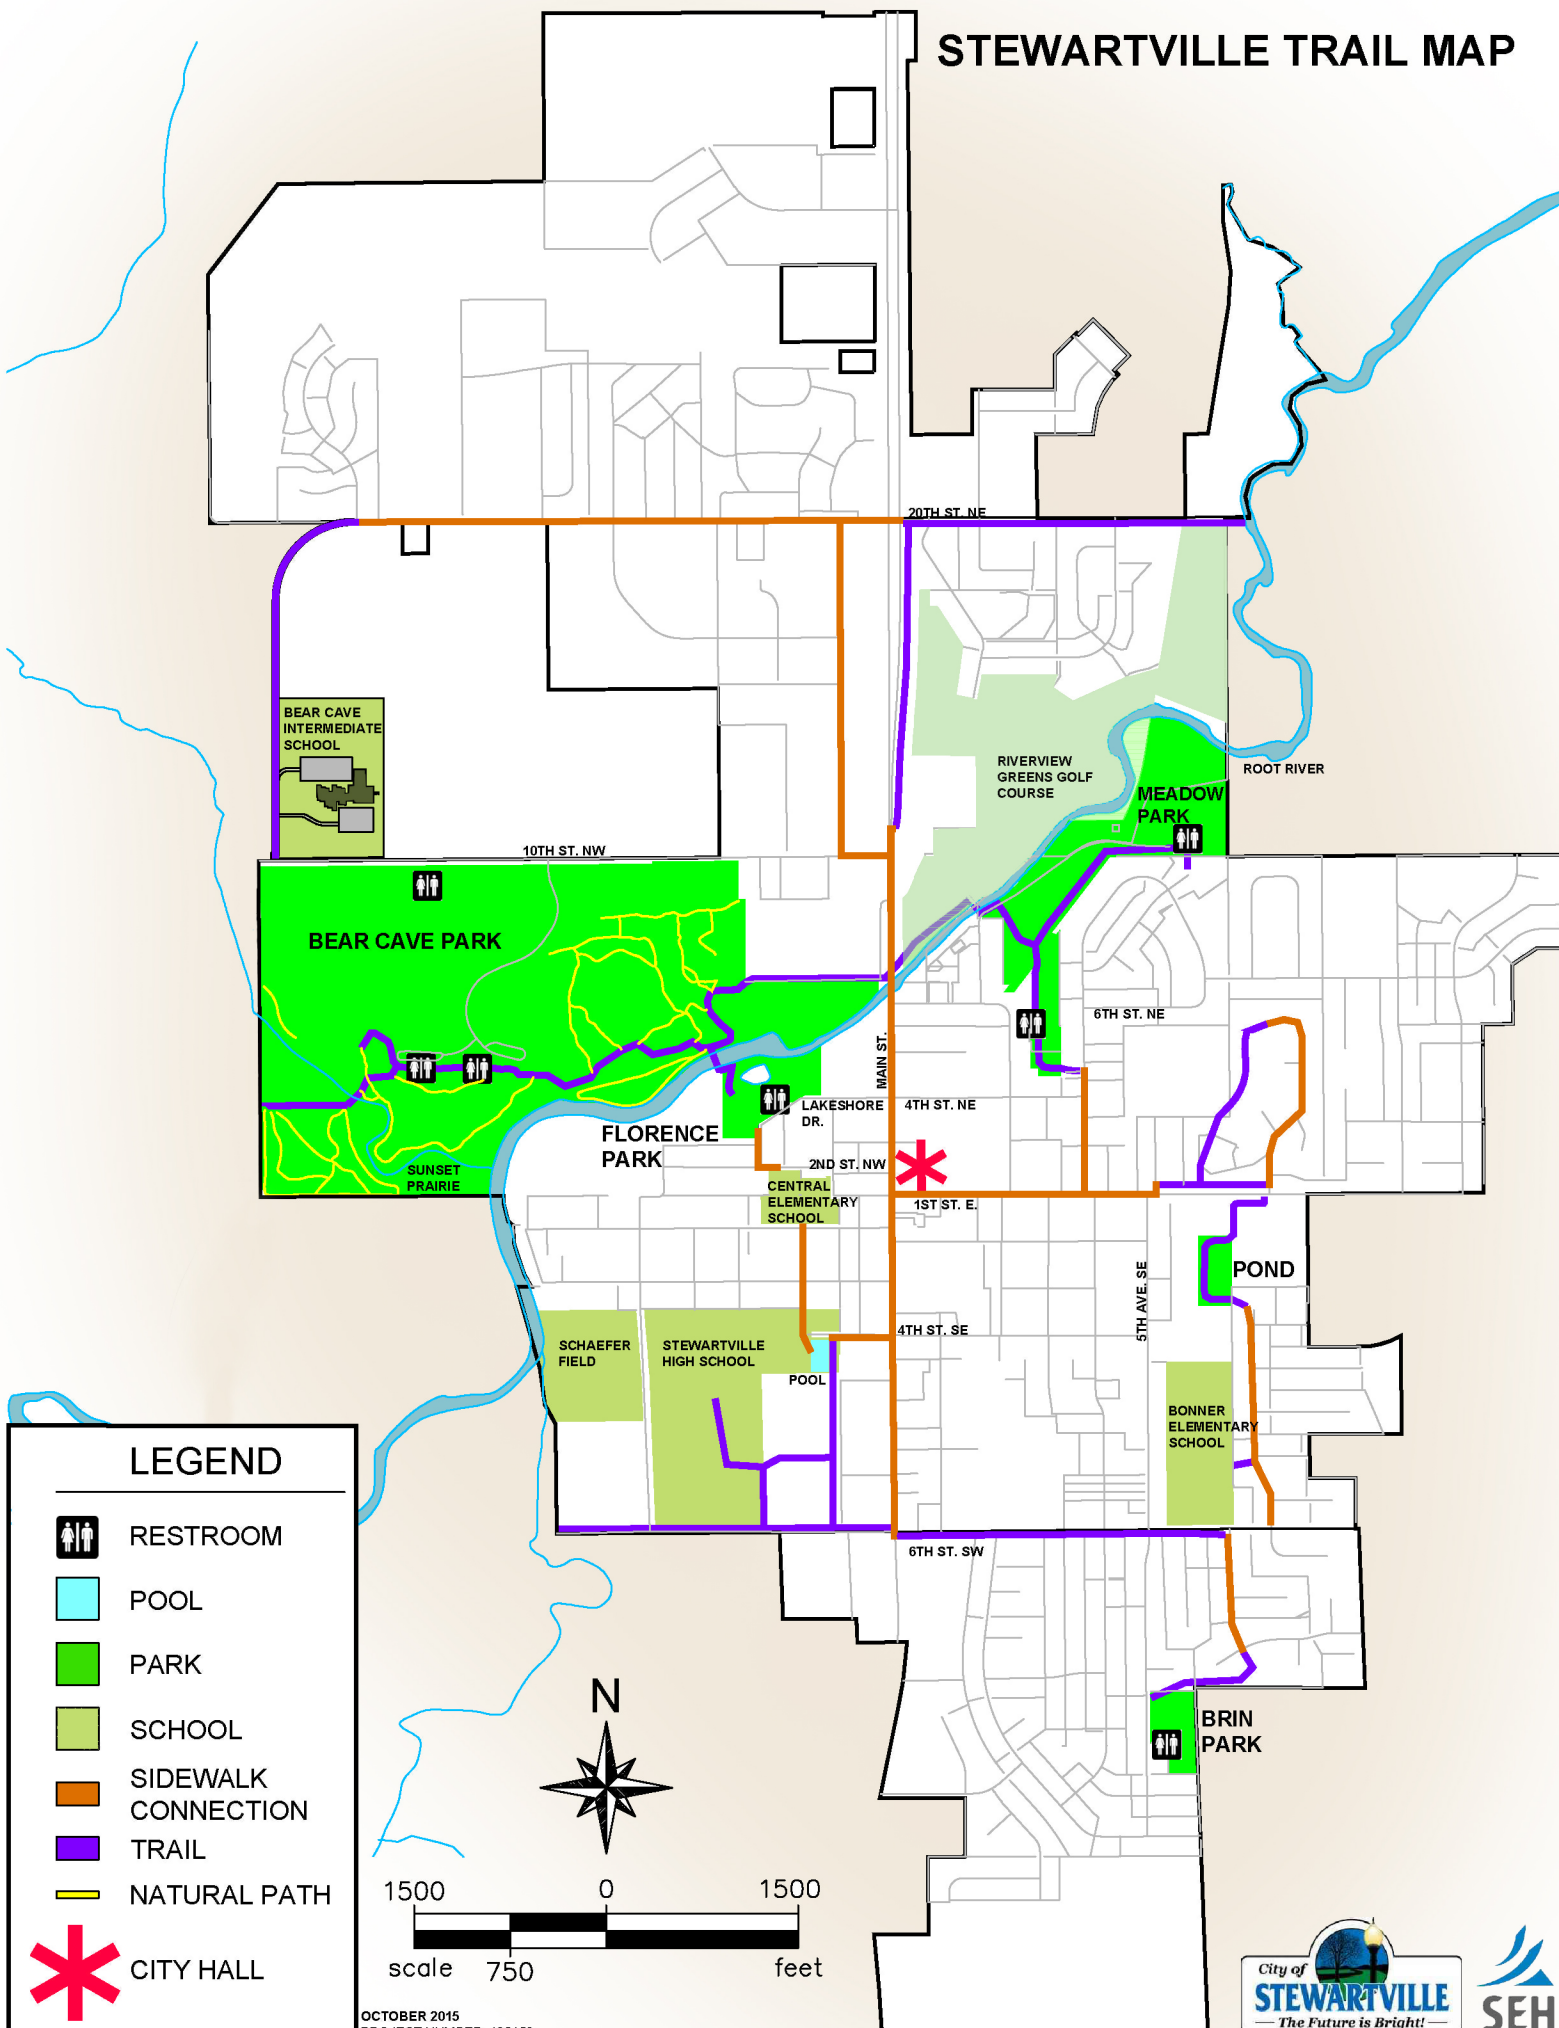

TRAIL MAP ENLARGEMENT

LEGEND

-  RESTROOM
-  POOL
-  PARK
-  SCHOOL
-  SIDEWALK CONNECTION
-  TRAIL
-  NATURAL PATH
-  CITY HALL

SEH
OCTOBER 2015
PROJECT NUMBER: 132153

STEWARTVILLE TRAIL MAP

LEGEND

-  RESTROOM
-  POOL
-  PARK
-  SCHOOL
-  SIDEWALK CONNECTION
-  TRAIL
-  NATURAL PATH
-  CITY HALL

OCTOBER 2015
PROJECT NUMBER: 132153