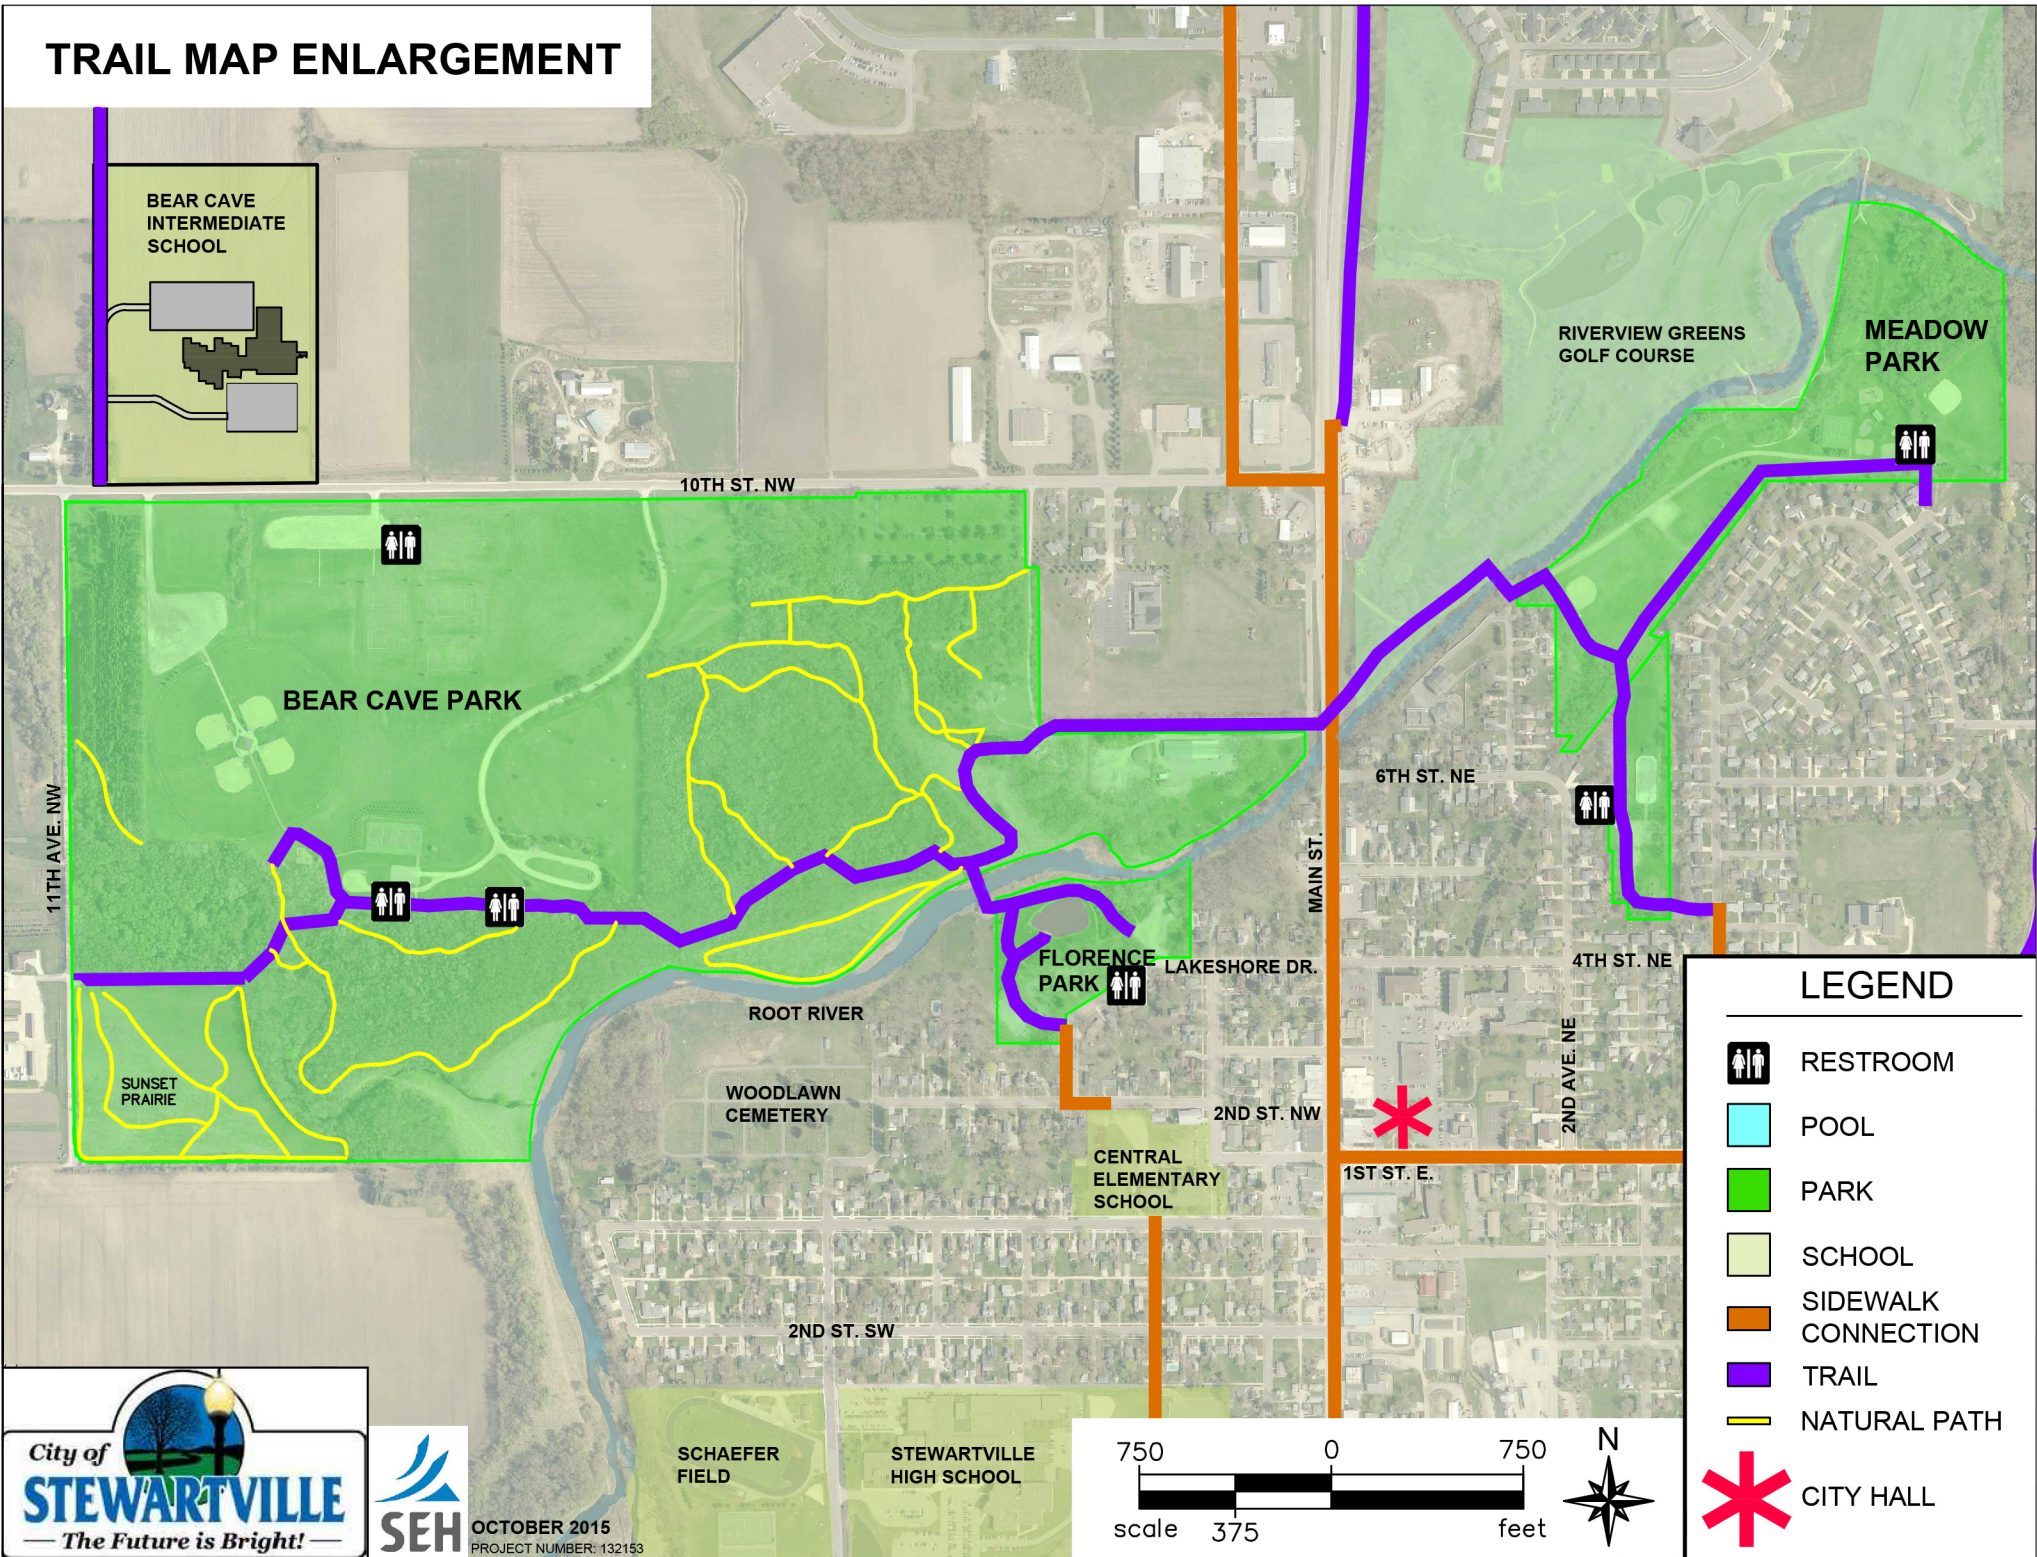

TRAIL MAP ENLARGEMENT

LEGEND

-  RESTROOM
-  POOL
-  PARK
-  SCHOOL
-  SIDEWALK CONNECTION
-  TRAIL
-  NATURAL PATH
-  CITY HALL

SEH
OCTOBER 2015
PROJECT NUMBER: 132153

STEWARTVILLE TRAIL MAP

LEGEND

-  RESTROOM
-  POOL
-  PARK
-  SCHOOL
-  SIDEWALK CONNECTION
-  TRAIL
-  NATURAL PATH
-  CITY HALL

OCTOBER 2015
PROJECT NUMBER: 132153