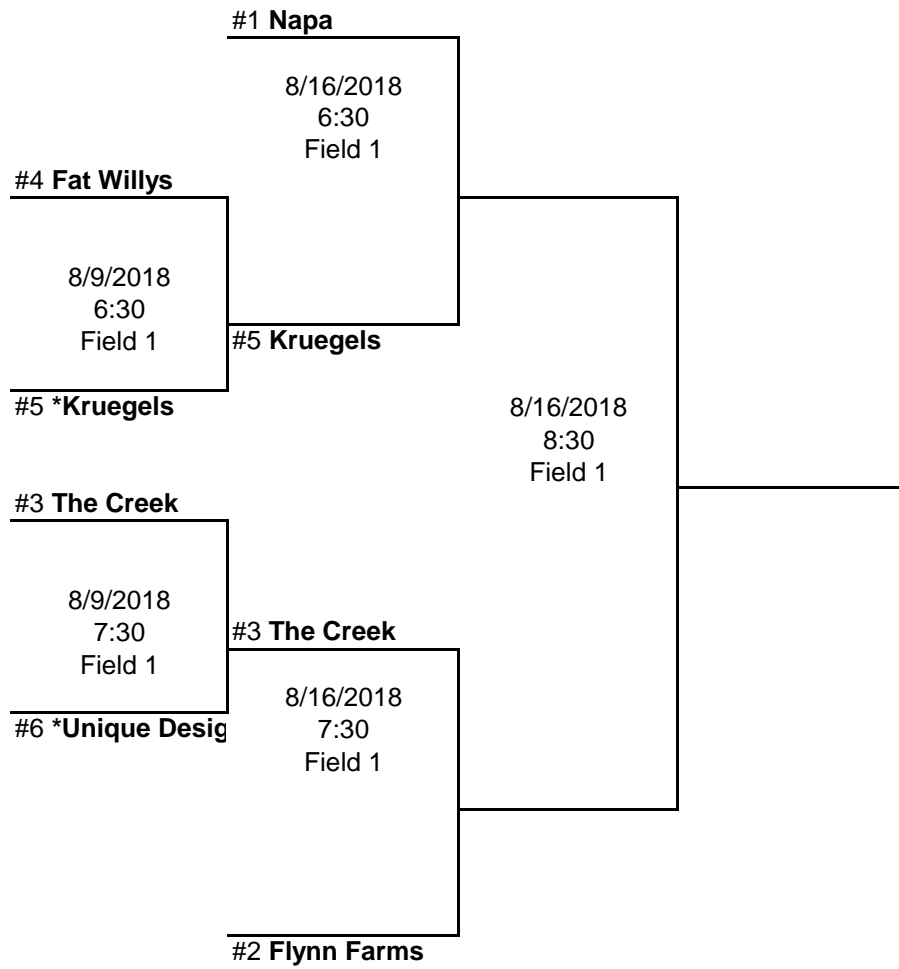

UPPER MENS PLAYOFF

2018

STANDINGS

- 1 Napa Chatfield
- 2 Flynn Farms
- 3 The Creek
- 4 Fat Willys
- 5 Kruegels
- 6 Unique Designs

* Denotes Tiebreaker