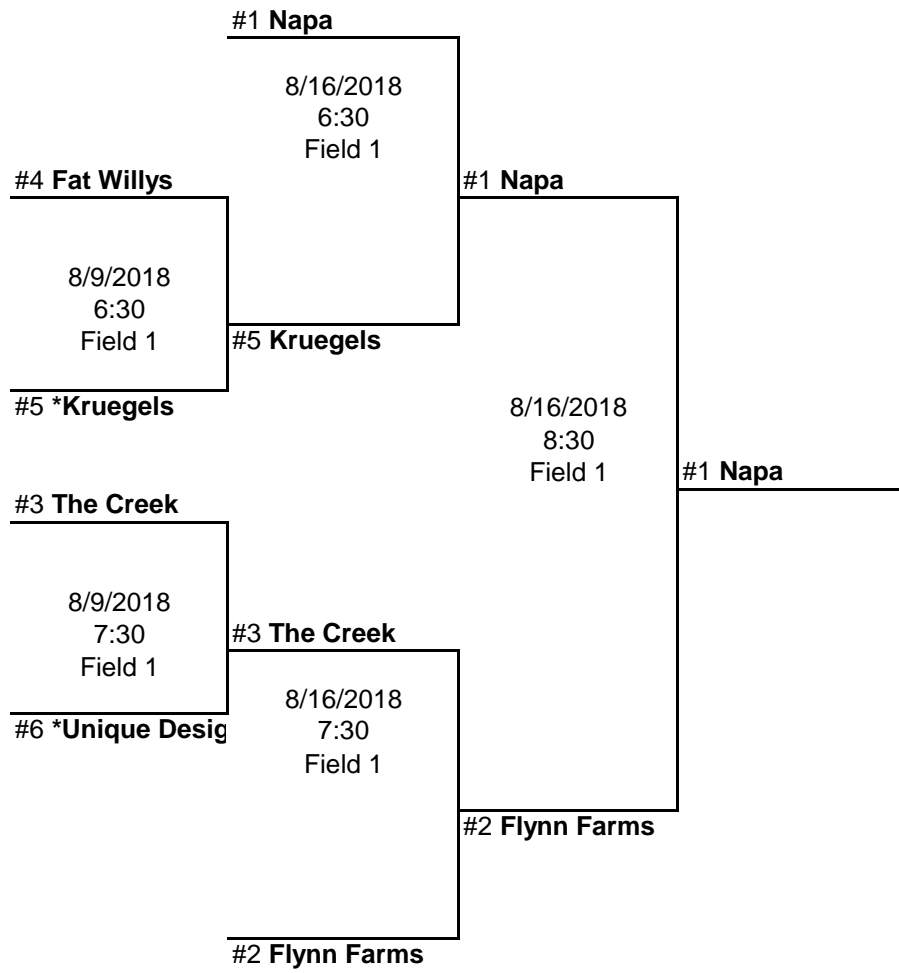

UPPER MENS PLAYOFF

2018

STANDINGS

- 1 Napa Chatfield
- 2 Flynn Farms
- 3 The Creek
- 4 Fat Willys
- 5 Kruegels
- 6 Unique Designs

* Denotes Tiebreaker