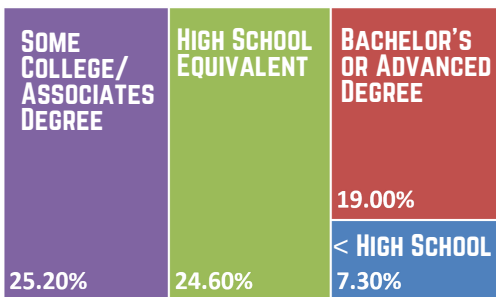

Educational Attainment

Unemployment: 3%