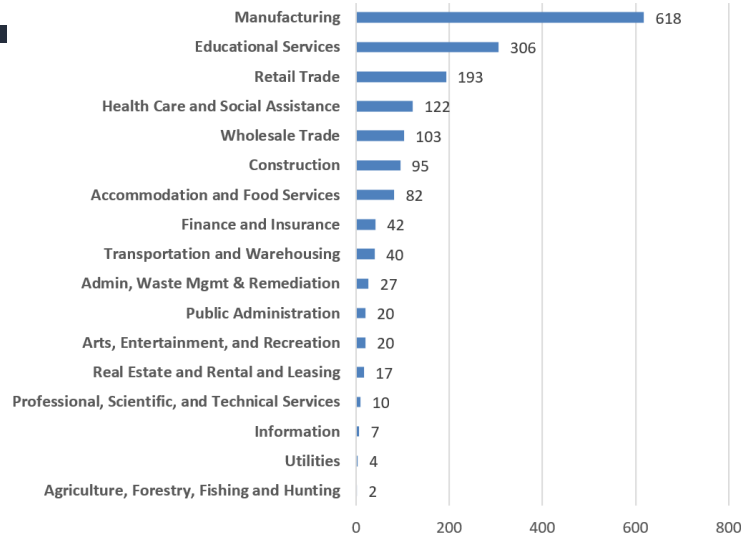

## LOCATION, LOCATION, LOCATION

- 1 MI Major highway/interstate systems
- 1 MI FedEx Ground Distribution
- 2 MI International Airport/FedEx Air
- 10 MI Mayo Clinic Headquarters
- 5 HR Major Metropolitan areas:
  - Minneapolis, MN
  - Des Moines, IA
  - Fargo, ND
  - Chicago, IL
  - Milwaukee, WI
  - Omaha, NE
  - Madison, WI
  - Sioux Falls, SD
  - Green Bay, WI
  - Duluth, MN

# BUSINESS AND INDUSTRY

Stewartville has a diverse economy with significant representation in a few distinct sectors:

## Jobs by Industry Sector