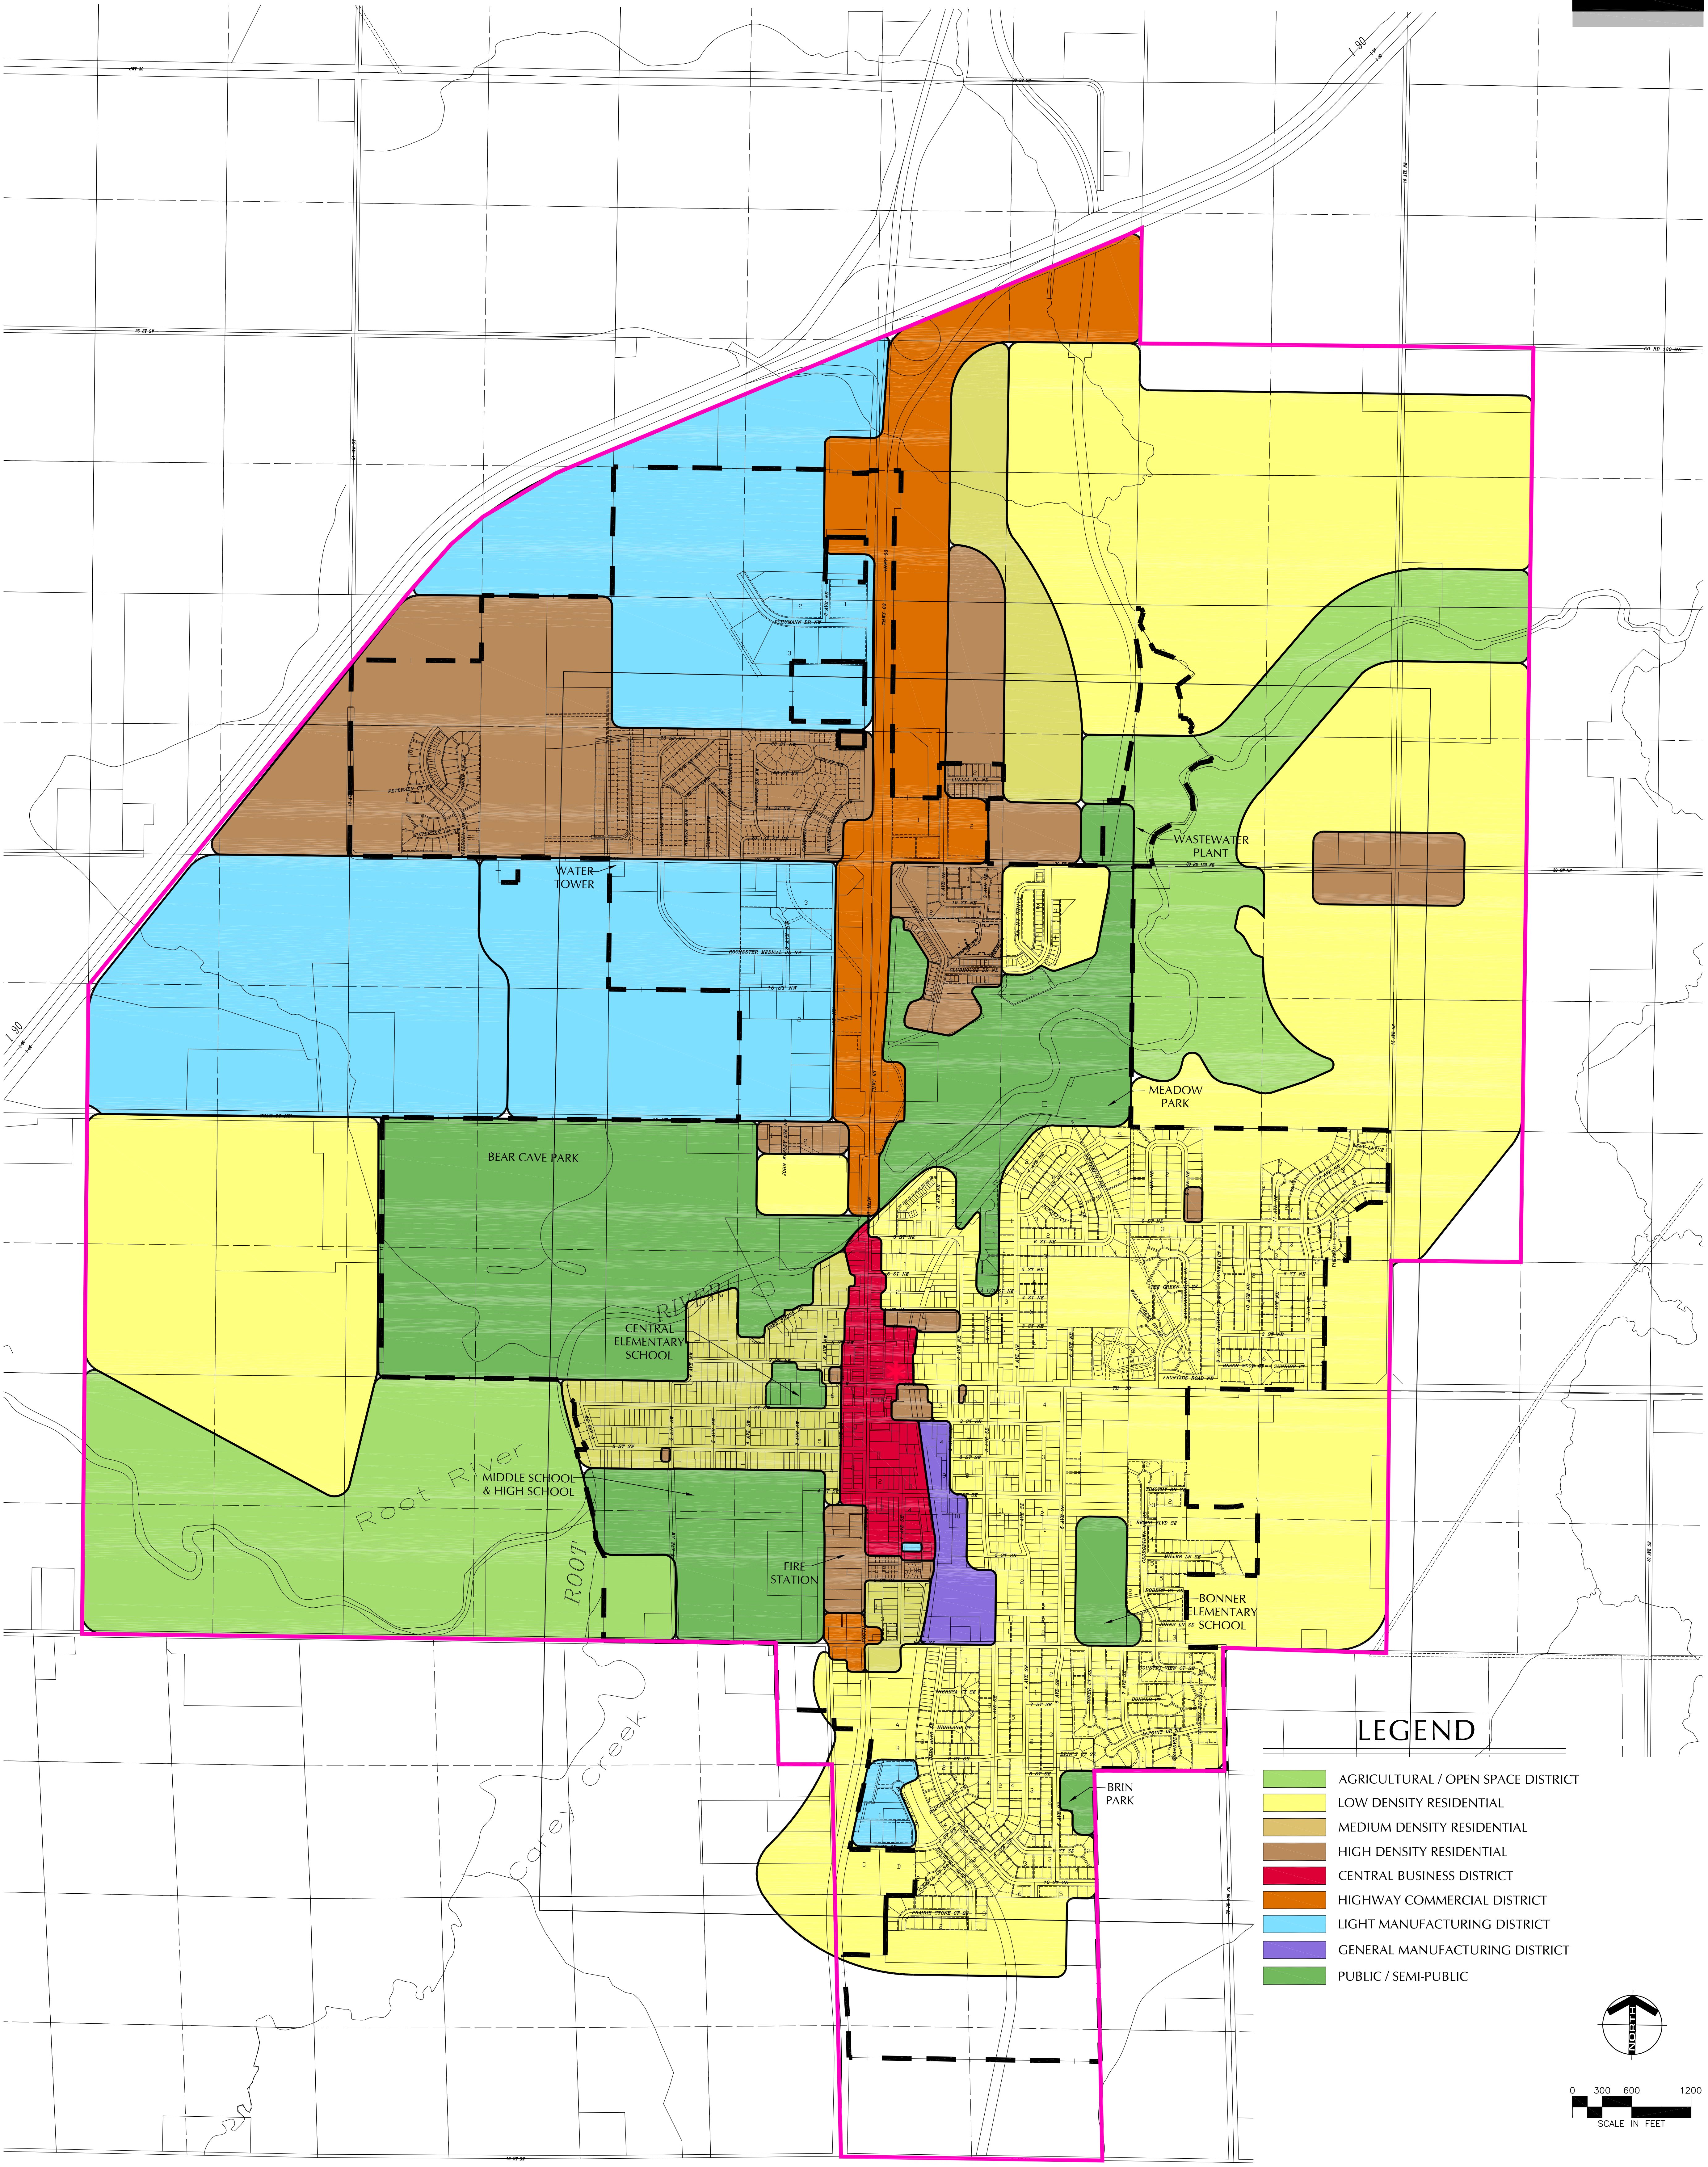

CITY OF STEWARTVILLE, MINNESOTA FUTURE LAND USE MAP

LEGEND

- AGRICULTURAL / OPEN SPACE DISTRICT
- LOW DENSITY RESIDENTIAL
- MEDIUM DENSITY RESIDENTIAL
- HIGH DENSITY RESIDENTIAL
- CENTRAL BUSINESS DISTRICT
- HIGHWAY COMMERCIAL DISTRICT
- LIGHT MANUFACTURING DISTRICT
- GENERAL MANUFACTURING DISTRICT
- PUBLIC / SEMI-PUBLIC