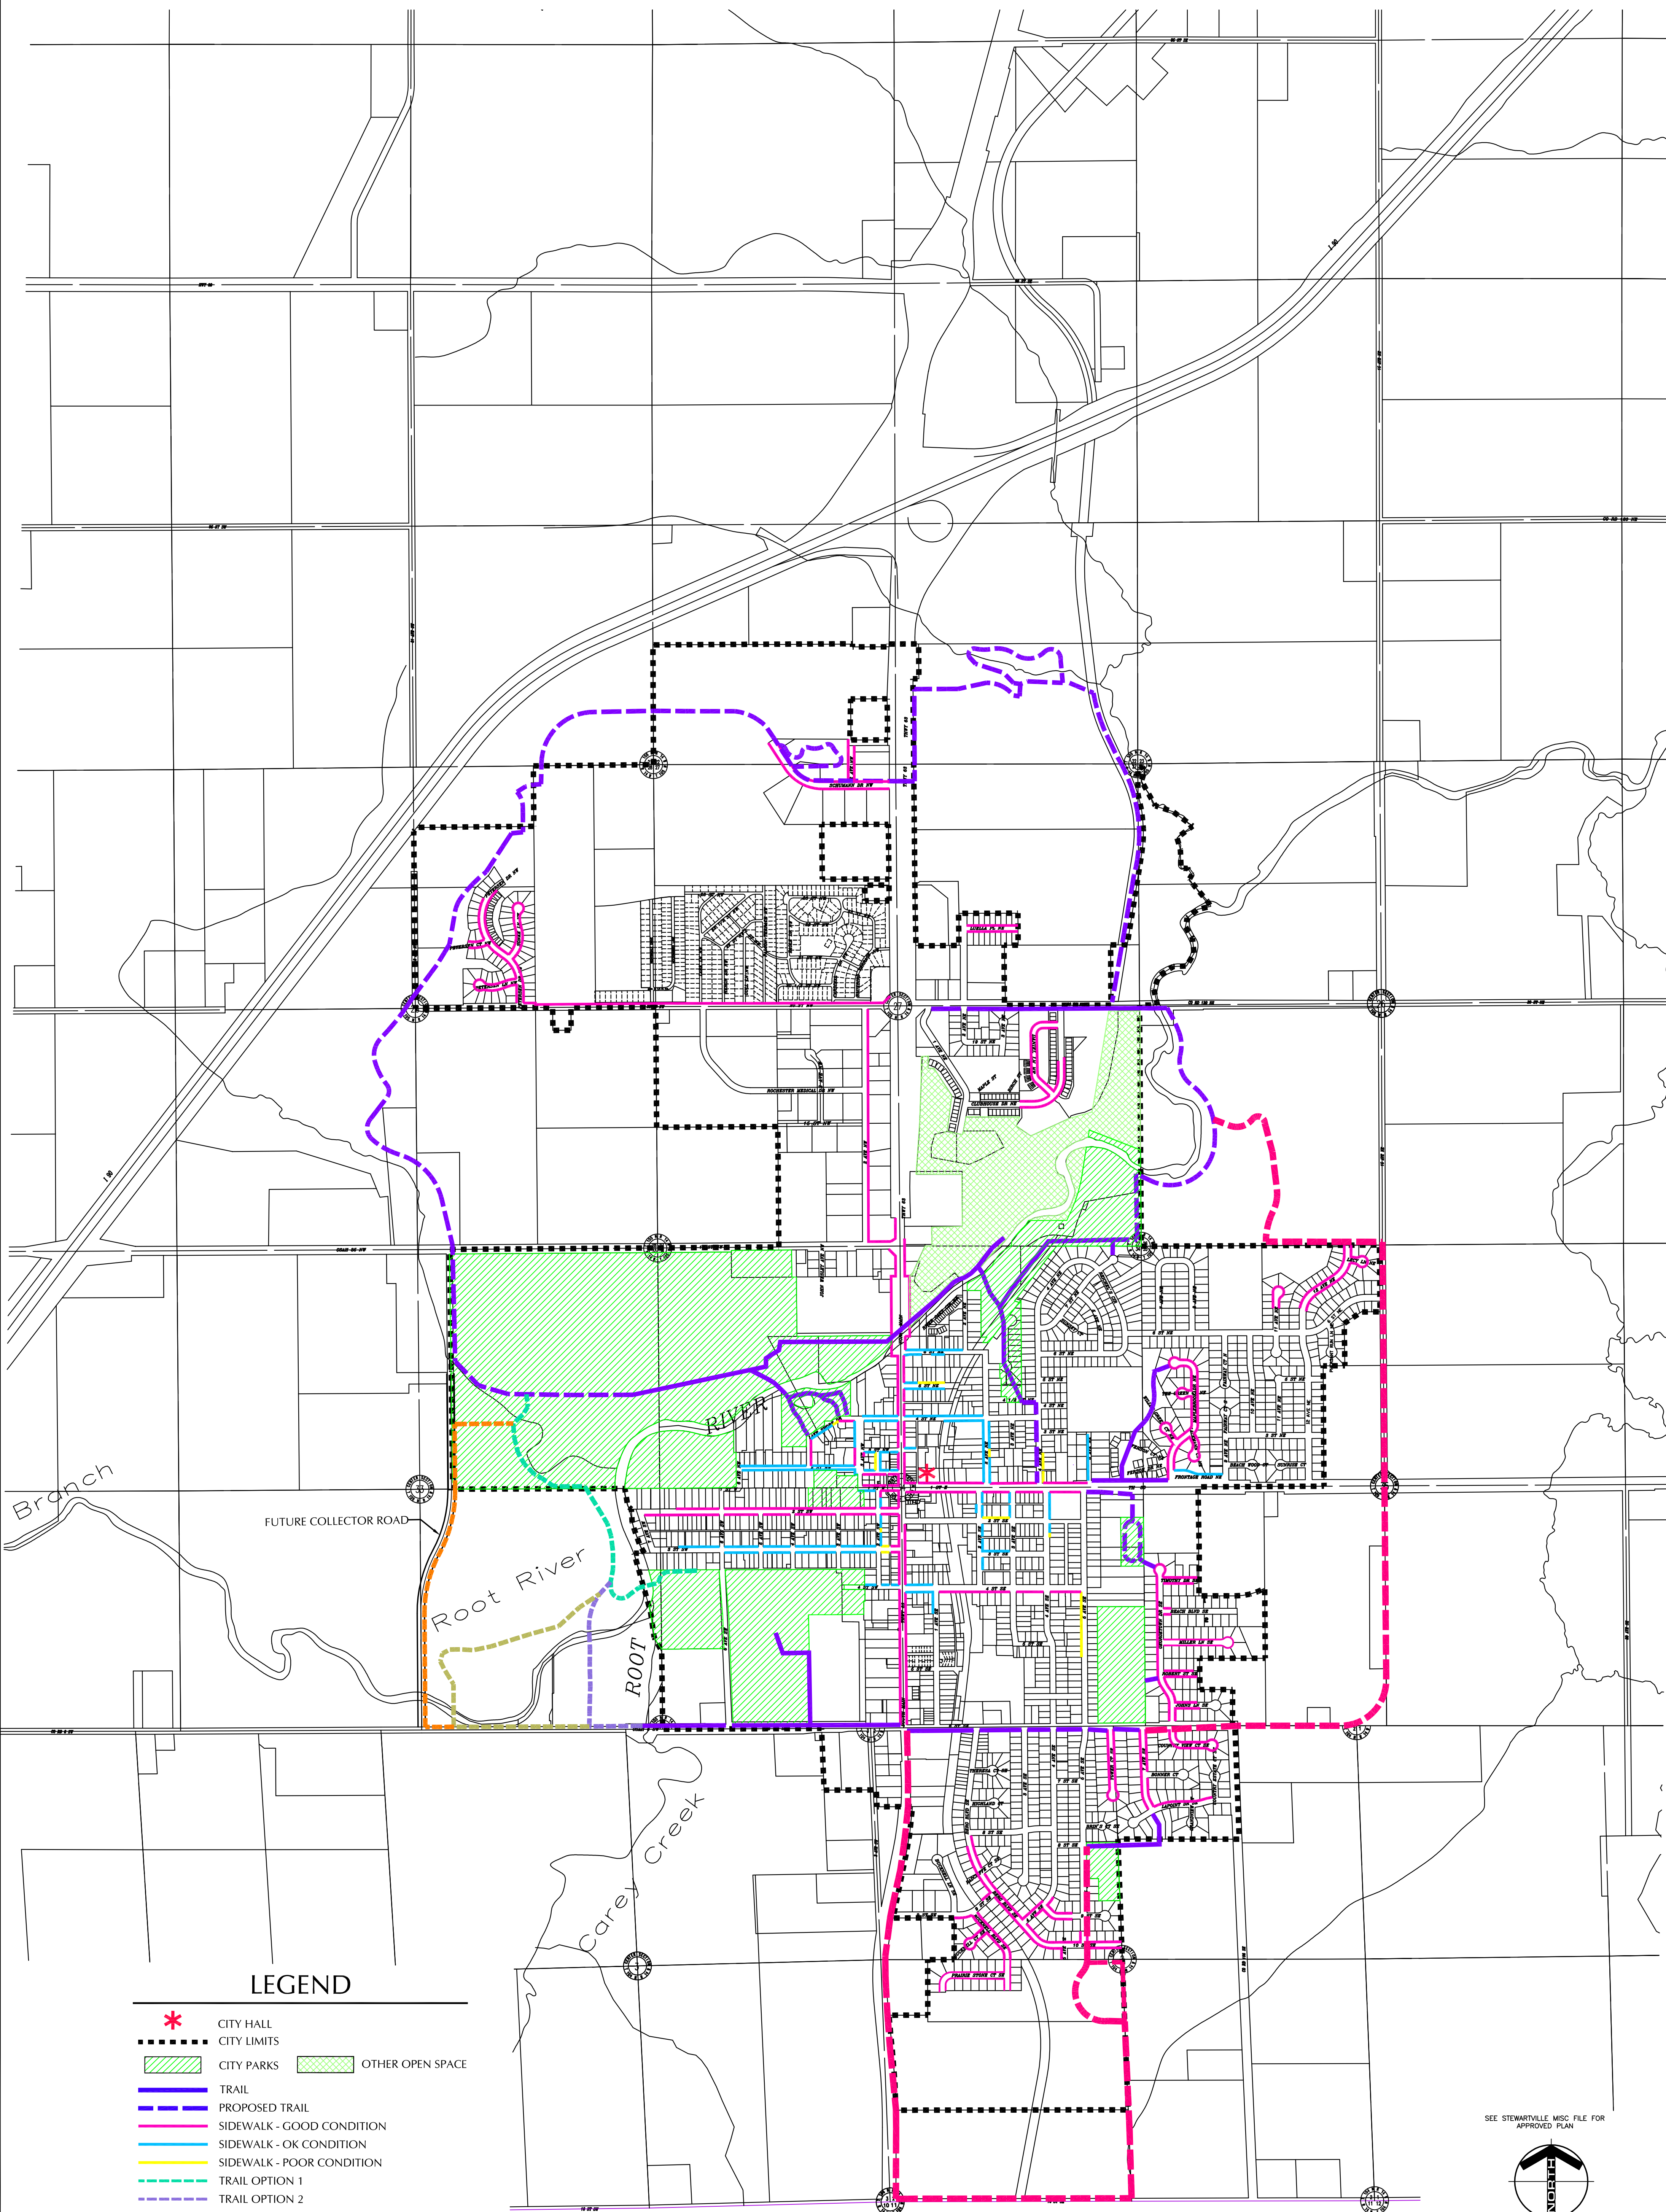

CITY OF STEWARTVILLE, MINNESOTA PARKS & TRAIL OPTIONS MAP

LEGEND

- * CITY HALL
- CITY LIMITS
- CITY PARKS
- OTHER OPEN SPACE
- TRAIL
- PROPOSED TRAIL
- SIDEWALK - GOOD CONDITION
- SIDEWALK - OK CONDITION
- SIDEWALK - POOR CONDITION
- TRAIL OPTION 1
- TRAIL OPTION 2
- TRAIL OPTION 3
- TRAIL OPTION 4
- PROPOSED TRAIL EXTENSION SOUTH WEST LOOP

SEE STEWARTVILLE MISC FILE FOR APPROVED PLAN