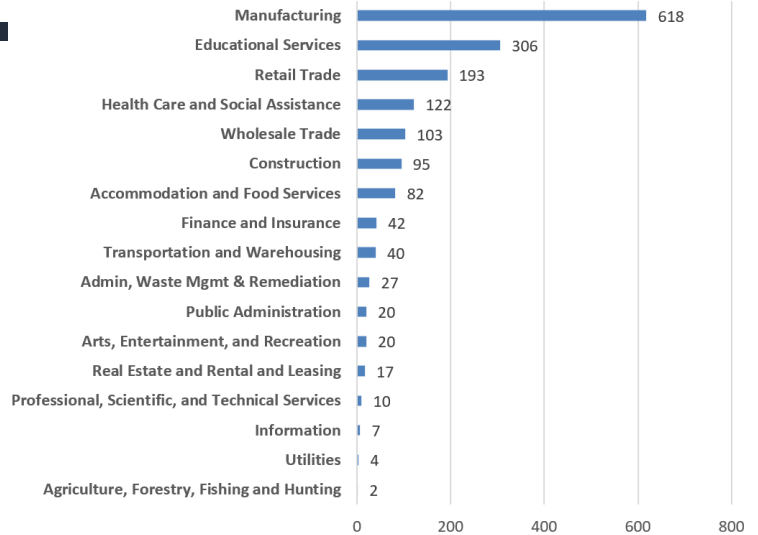

## LOCATION, LOCATION, LOCATION

- 1 MI** Major highway/interstate systems
- 1 MI** FedEx Ground Distribution
- 2 MI** International Airport/FedEx Air
- 10 MI** Mayo Clinic Headquarters
- 5 HR** Major Metropolitan areas:
  - Minneapolis, MN
  - Des Moines, IA
  - Fargo, ND
  - Chicago, IL
  - Milwaukee, WI
  - Omaha, NE
  - Madison, WI
  - Sioux Falls, SD
  - Green Bay, WI
  - Duluth, MN

# BUSINESS AND INDUSTRY

Stewartville has a diverse economy with significant representation in a few distinct sectors:

# Jobs by Industry Sector