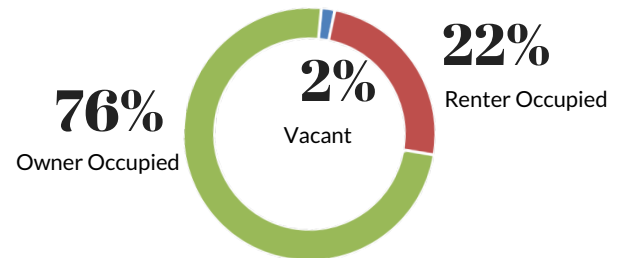

# HOUSING

2,463 Units

Median Home Value **\$178,700**

Median Gross Rent **\$859**