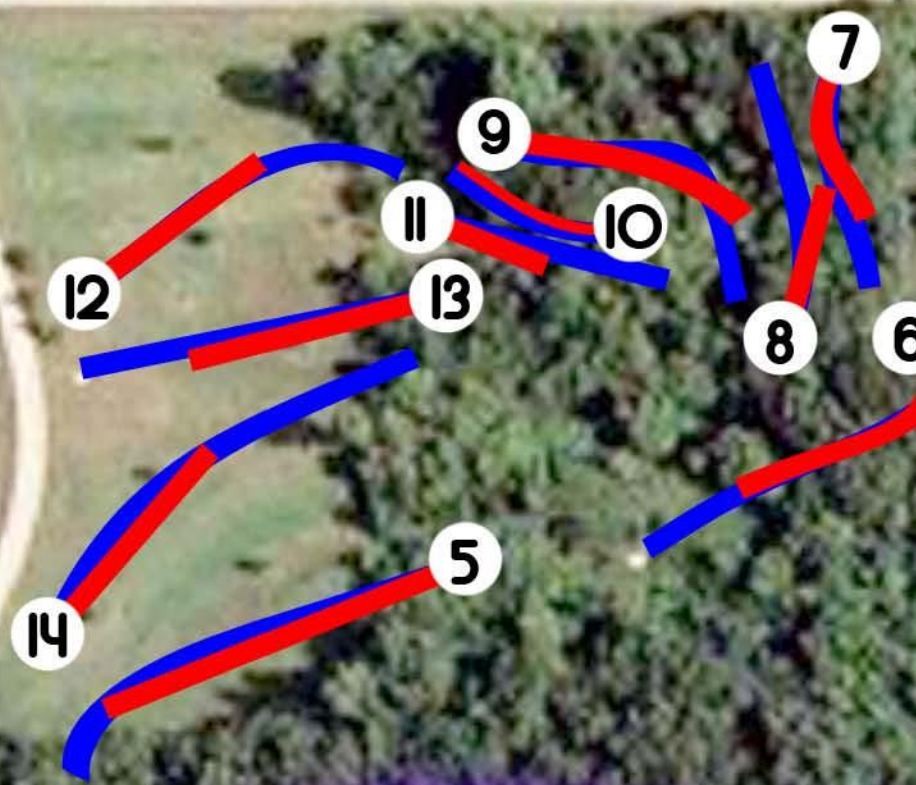

Bear Cave Park Disc Golf Course Stewartville, MD

June 2008

Note:
Portions of this map
may be inaccurate;
particularly holes
6 through 14.