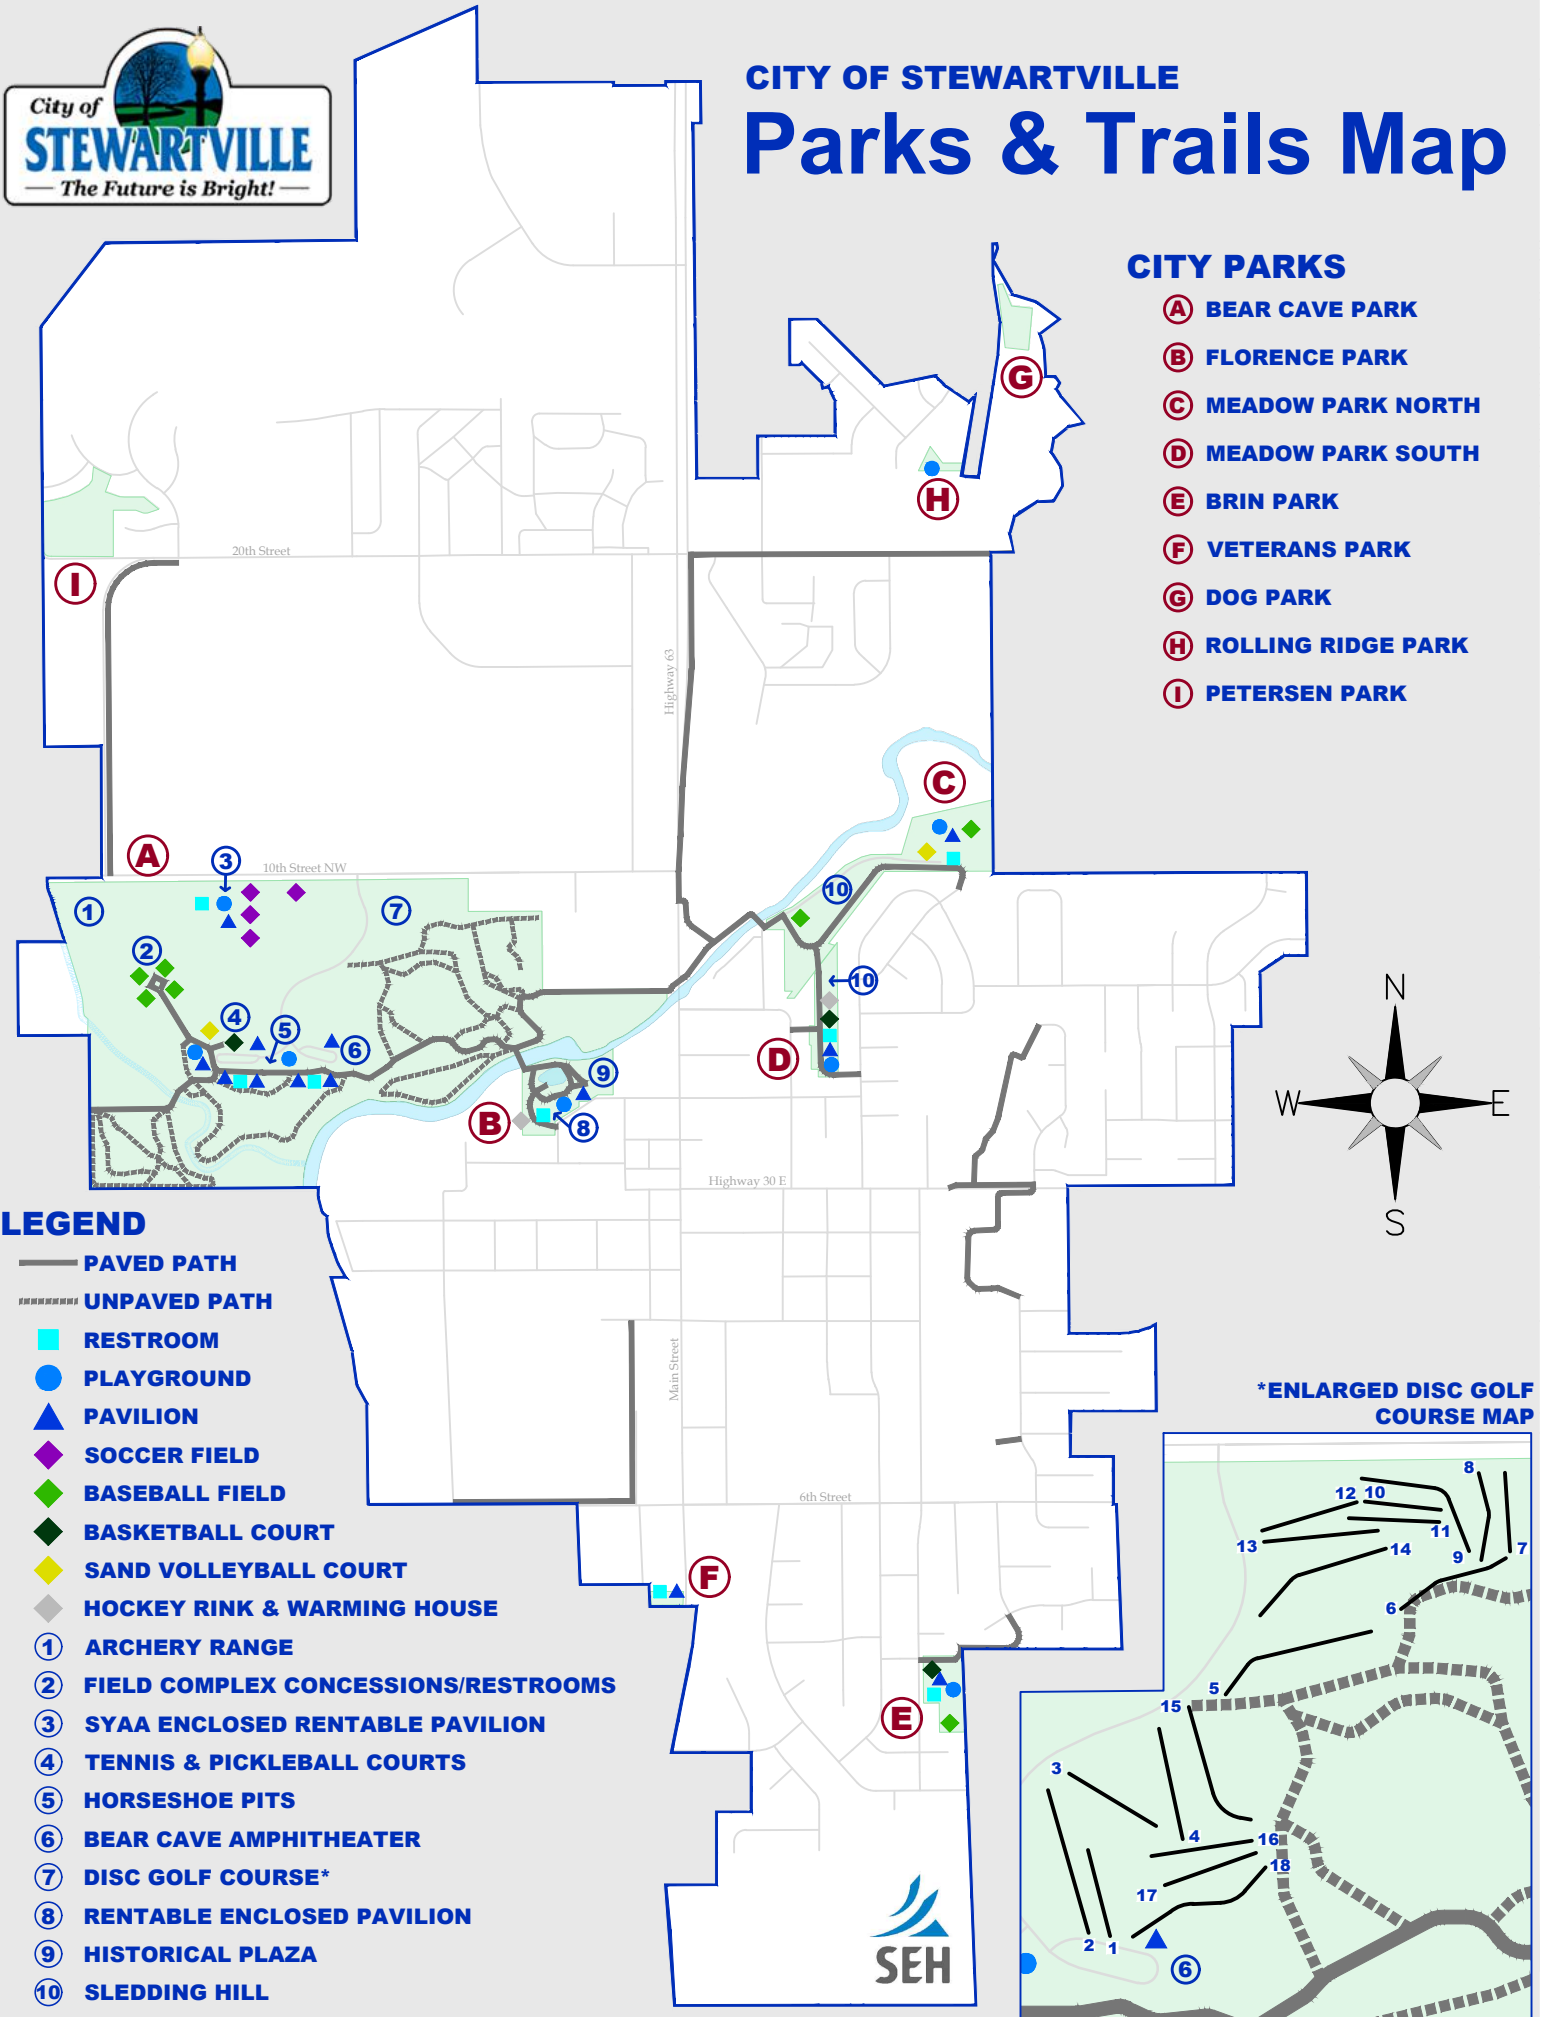

CITY OF STEWARTVILLE

# Parks & Trails Map

## CITY PARKS

- (A)** BEAR CAVE PARK
- (B)** FLORENCE PARK
- (C)** MEADOW PARK NORTH
- (D)** MEADOW PARK SOUTH
- (E)** BRIN PARK
- (F)** VETERANS PARK
- (G)** DOG PARK
- (H)** ROLLING RIDGE PARK
- (I)** PETERSEN PARK

### \*ENLARGED DISC GOLF COURSE MAP